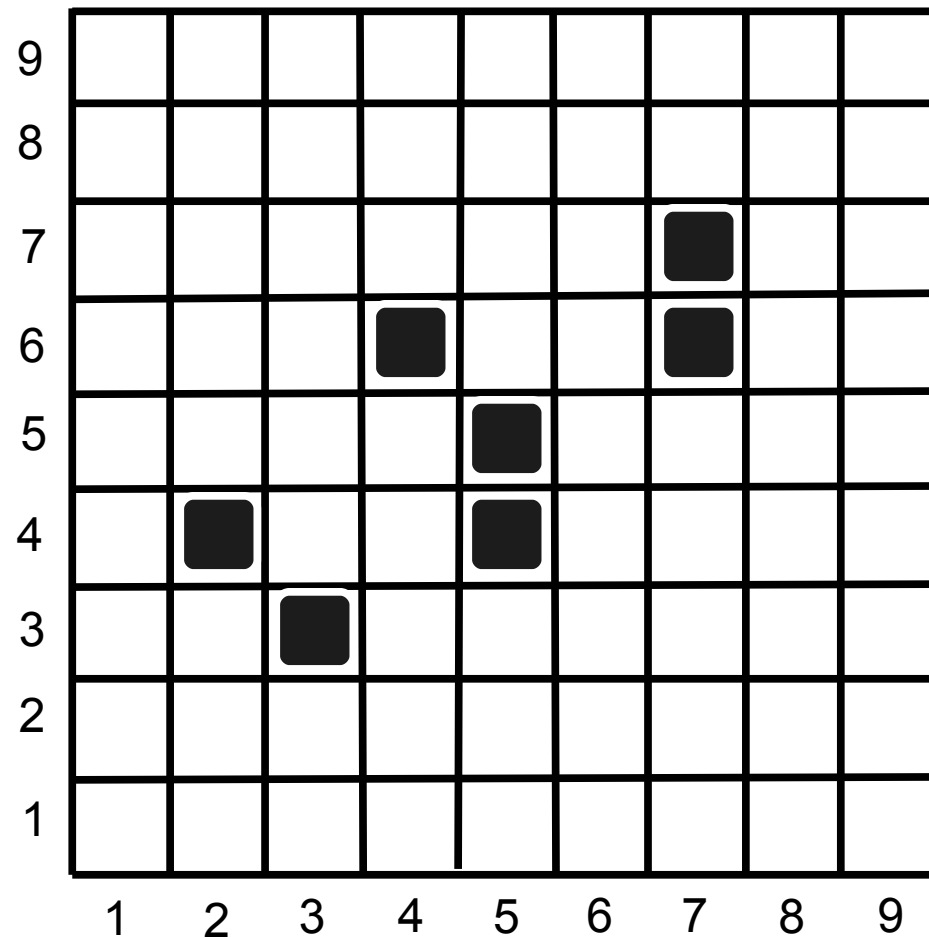

C MAJOR SCALE  
TWO OCTAVES

**9X9 QB GRID**

C MAJOR CHORD  
TWO OCTAVES